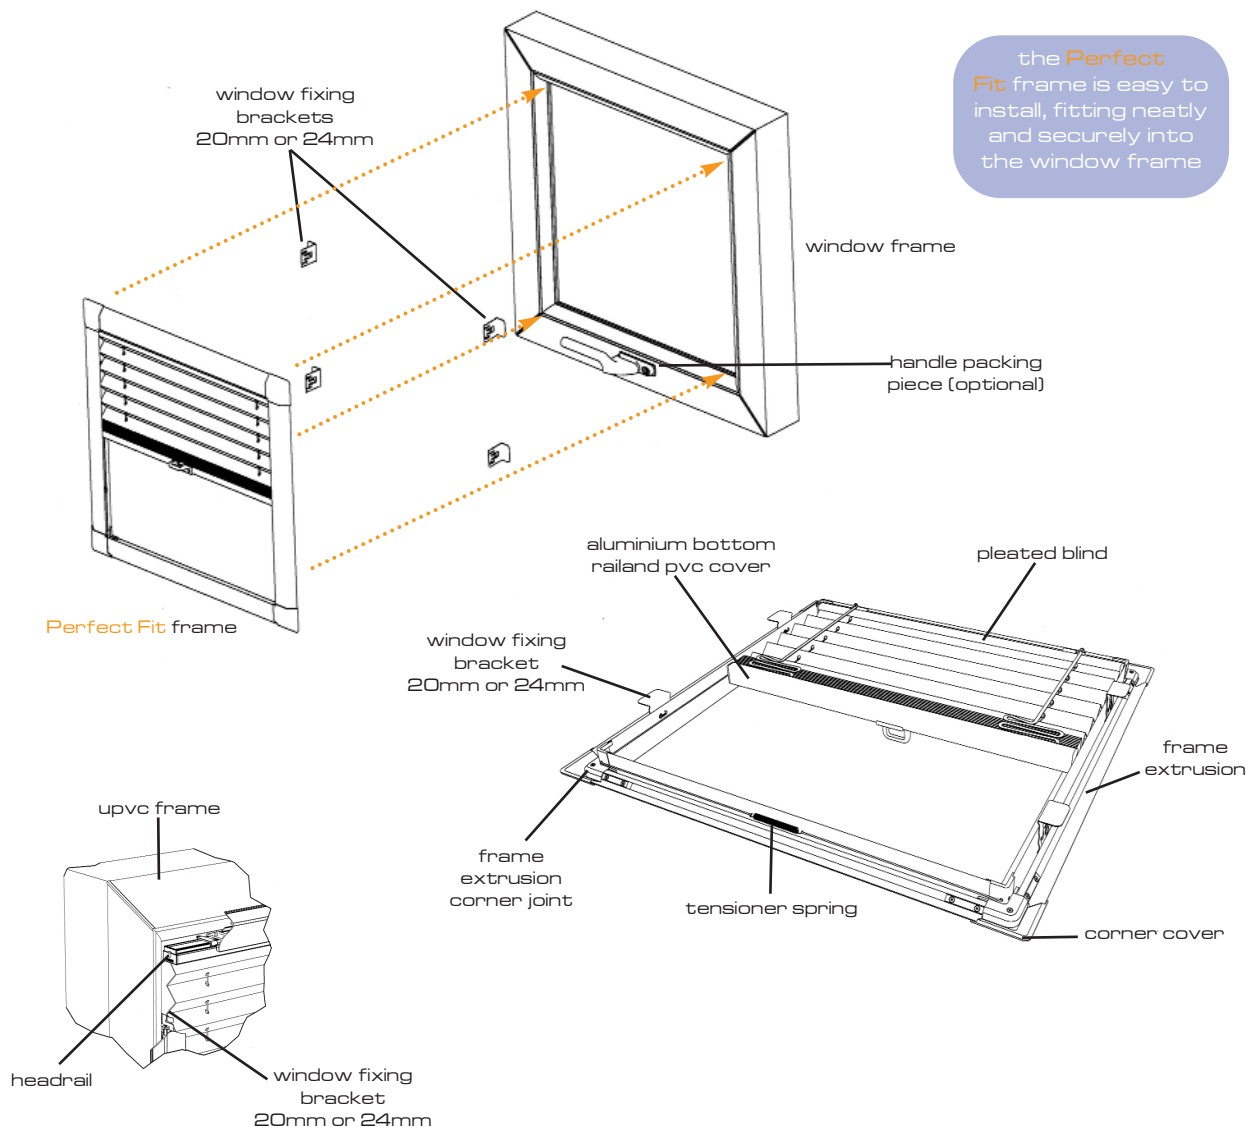

Perfect Fit

pleated blinds

CI/SfB 1976 reference by SfB Agency		
(76.7)	X	

frame extrusion	extrusion corner joint	corner cover	window fixing bracket 20mm recess
100% aluminium	nylon 6	nylon 6	spring steel
dimensions 38mm (1 1/2") x 26mm (1 1/32")	dimensions 55mm (2 3/16") x 55mm (2 3/16")	dimensions 43mm (1 11/16") x 43mm (1 11/16")	dimensions 30mm (1 3/16") x 30mm (1 3/16") x 18mm (1 1/16")
5m (5 1/2 yards) lengths	white or grey	white or grey	white painted
white painted or grey			

window fixing bracket 24mm recess	window handle packing piece 65mm	window handle packing piece 77mm
spring steel	nylon 6	nylon 6
dimensions 33mm (1 5/16") x 30mm (1 3/16") x 18mm (1 1/16")	dimensions 65mm (2 9/16") x 19mm (3/4")	dimensions 77mm (3 1/16") x 19mm (3/4")
white painted	white	white